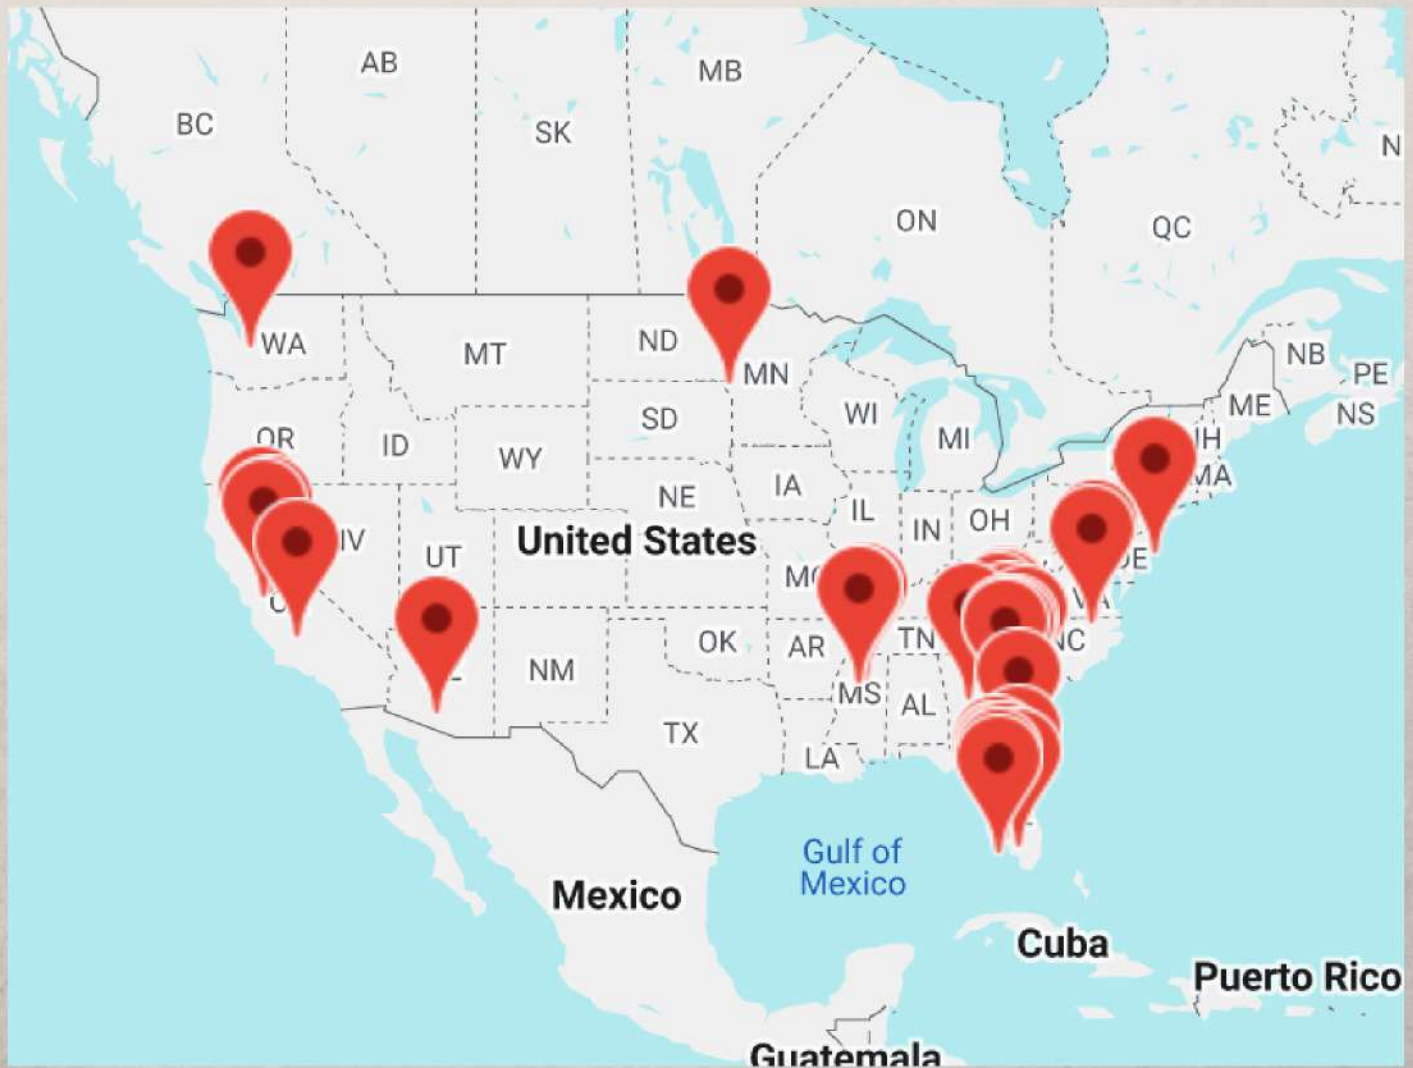

4. Vampire Penguin  
★★★★★ 203 reviews  
\$ · Desserts, Shaved Ice, Poke

**SINCE 2013, WE HAVE GROWN TO MORE THAN 30 LOCATIONS IN THE U.S. MORE TO COME!**

Black, white, and dark grey are used as a clean, crisp backdrop that match the penguin color palette and vampyric theme.